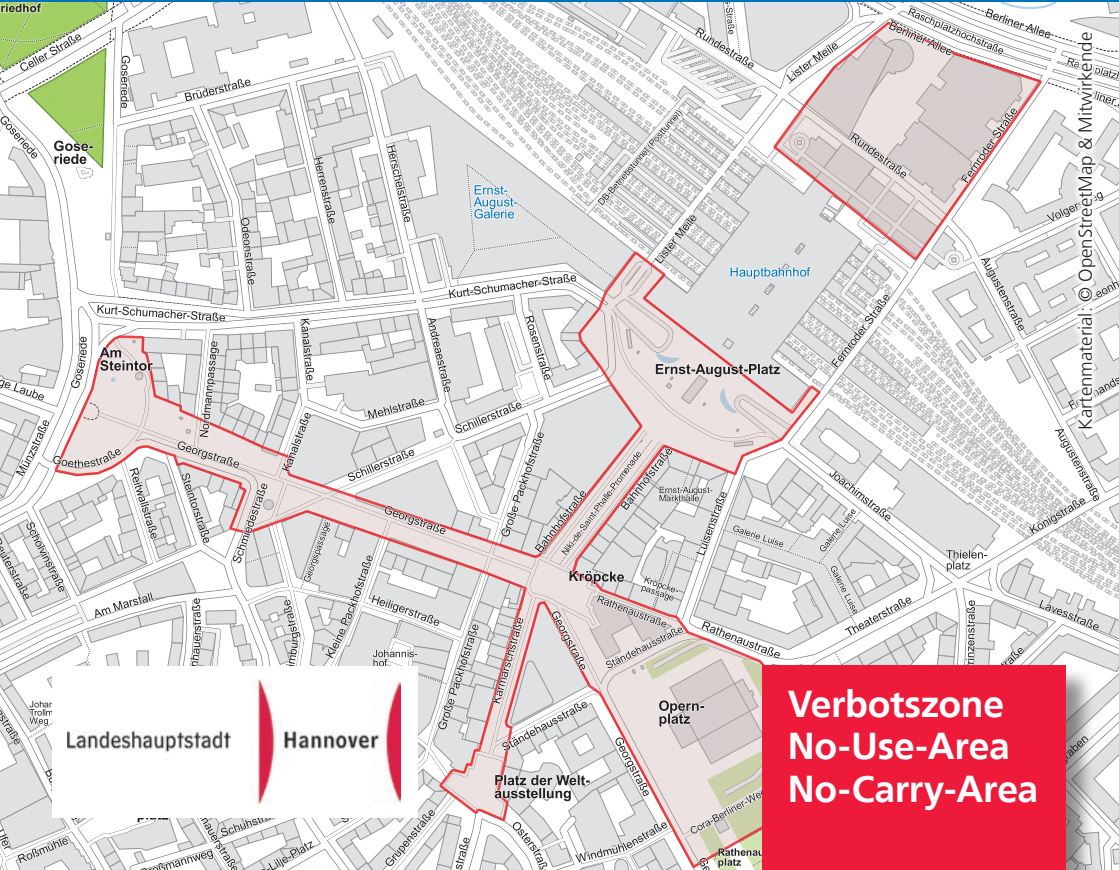

It is forbidden to carry around and use fireworks in parts of Hannover's downtown between 31.12., 8:00 PM, and 01.01., 3:00 AM.

Landeshauptstadt

Hannover

Verbotzone
No-Use-Area
No-Carry-Area

© OpenStreetMap & Contributors